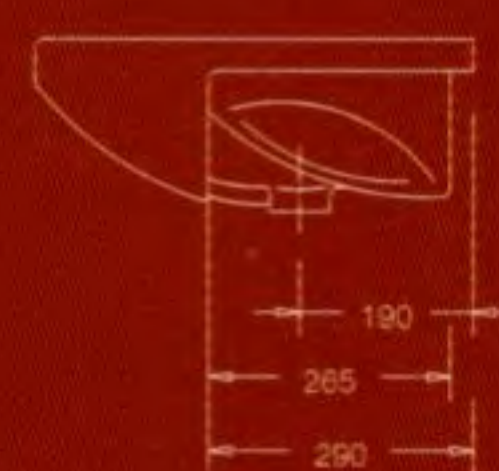

## Dimension

NUVO  
NM-2320-S

NUVO washbasin with Half Pedestal  
NM-5320 / NM-6321

NUVO Semi-recessed Washbasin  
NM-5322

**10** years

10 years warranty for ceramic surface. All subjects will be changed without notice.  
All fixtures dimensions are normal and may vary within the range of tolerances established by ANSI standards.