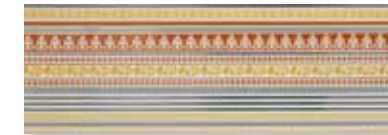

### STREAM SERIES

8"x24" [200x600 mm.]

STREAM WHITE

STREAM MUSTARD

STREAM DARK GREEN

WALL TILE

STREAM DARK ORANGE

STREAM RUBY RED

STREAM VIOLET

STREAM ROCOCO MUSTARD-DK GR (S)

STREAM ROCOCO MUSTARD-DK OR (S)

STREAM ROCOCO RUBY RED-VIOLET (S)