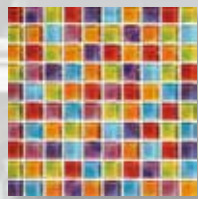

CANDY PARTY SERIES

12"x12" [300x300 mm.]

GLASS TILE

CANDY PARTY MIX (1S)