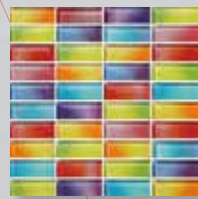

CANDY PARTY MIX (1'x3')