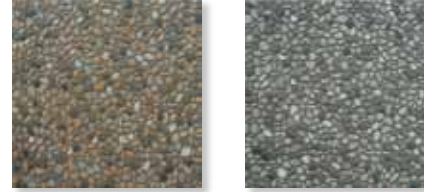

PEBBLE ROCK SERIES

12"x12" [300x300 mm.]

GLAZED PORCELAIN

PEBBLE ROCK BROWN

PEBBLE ROCK GREY